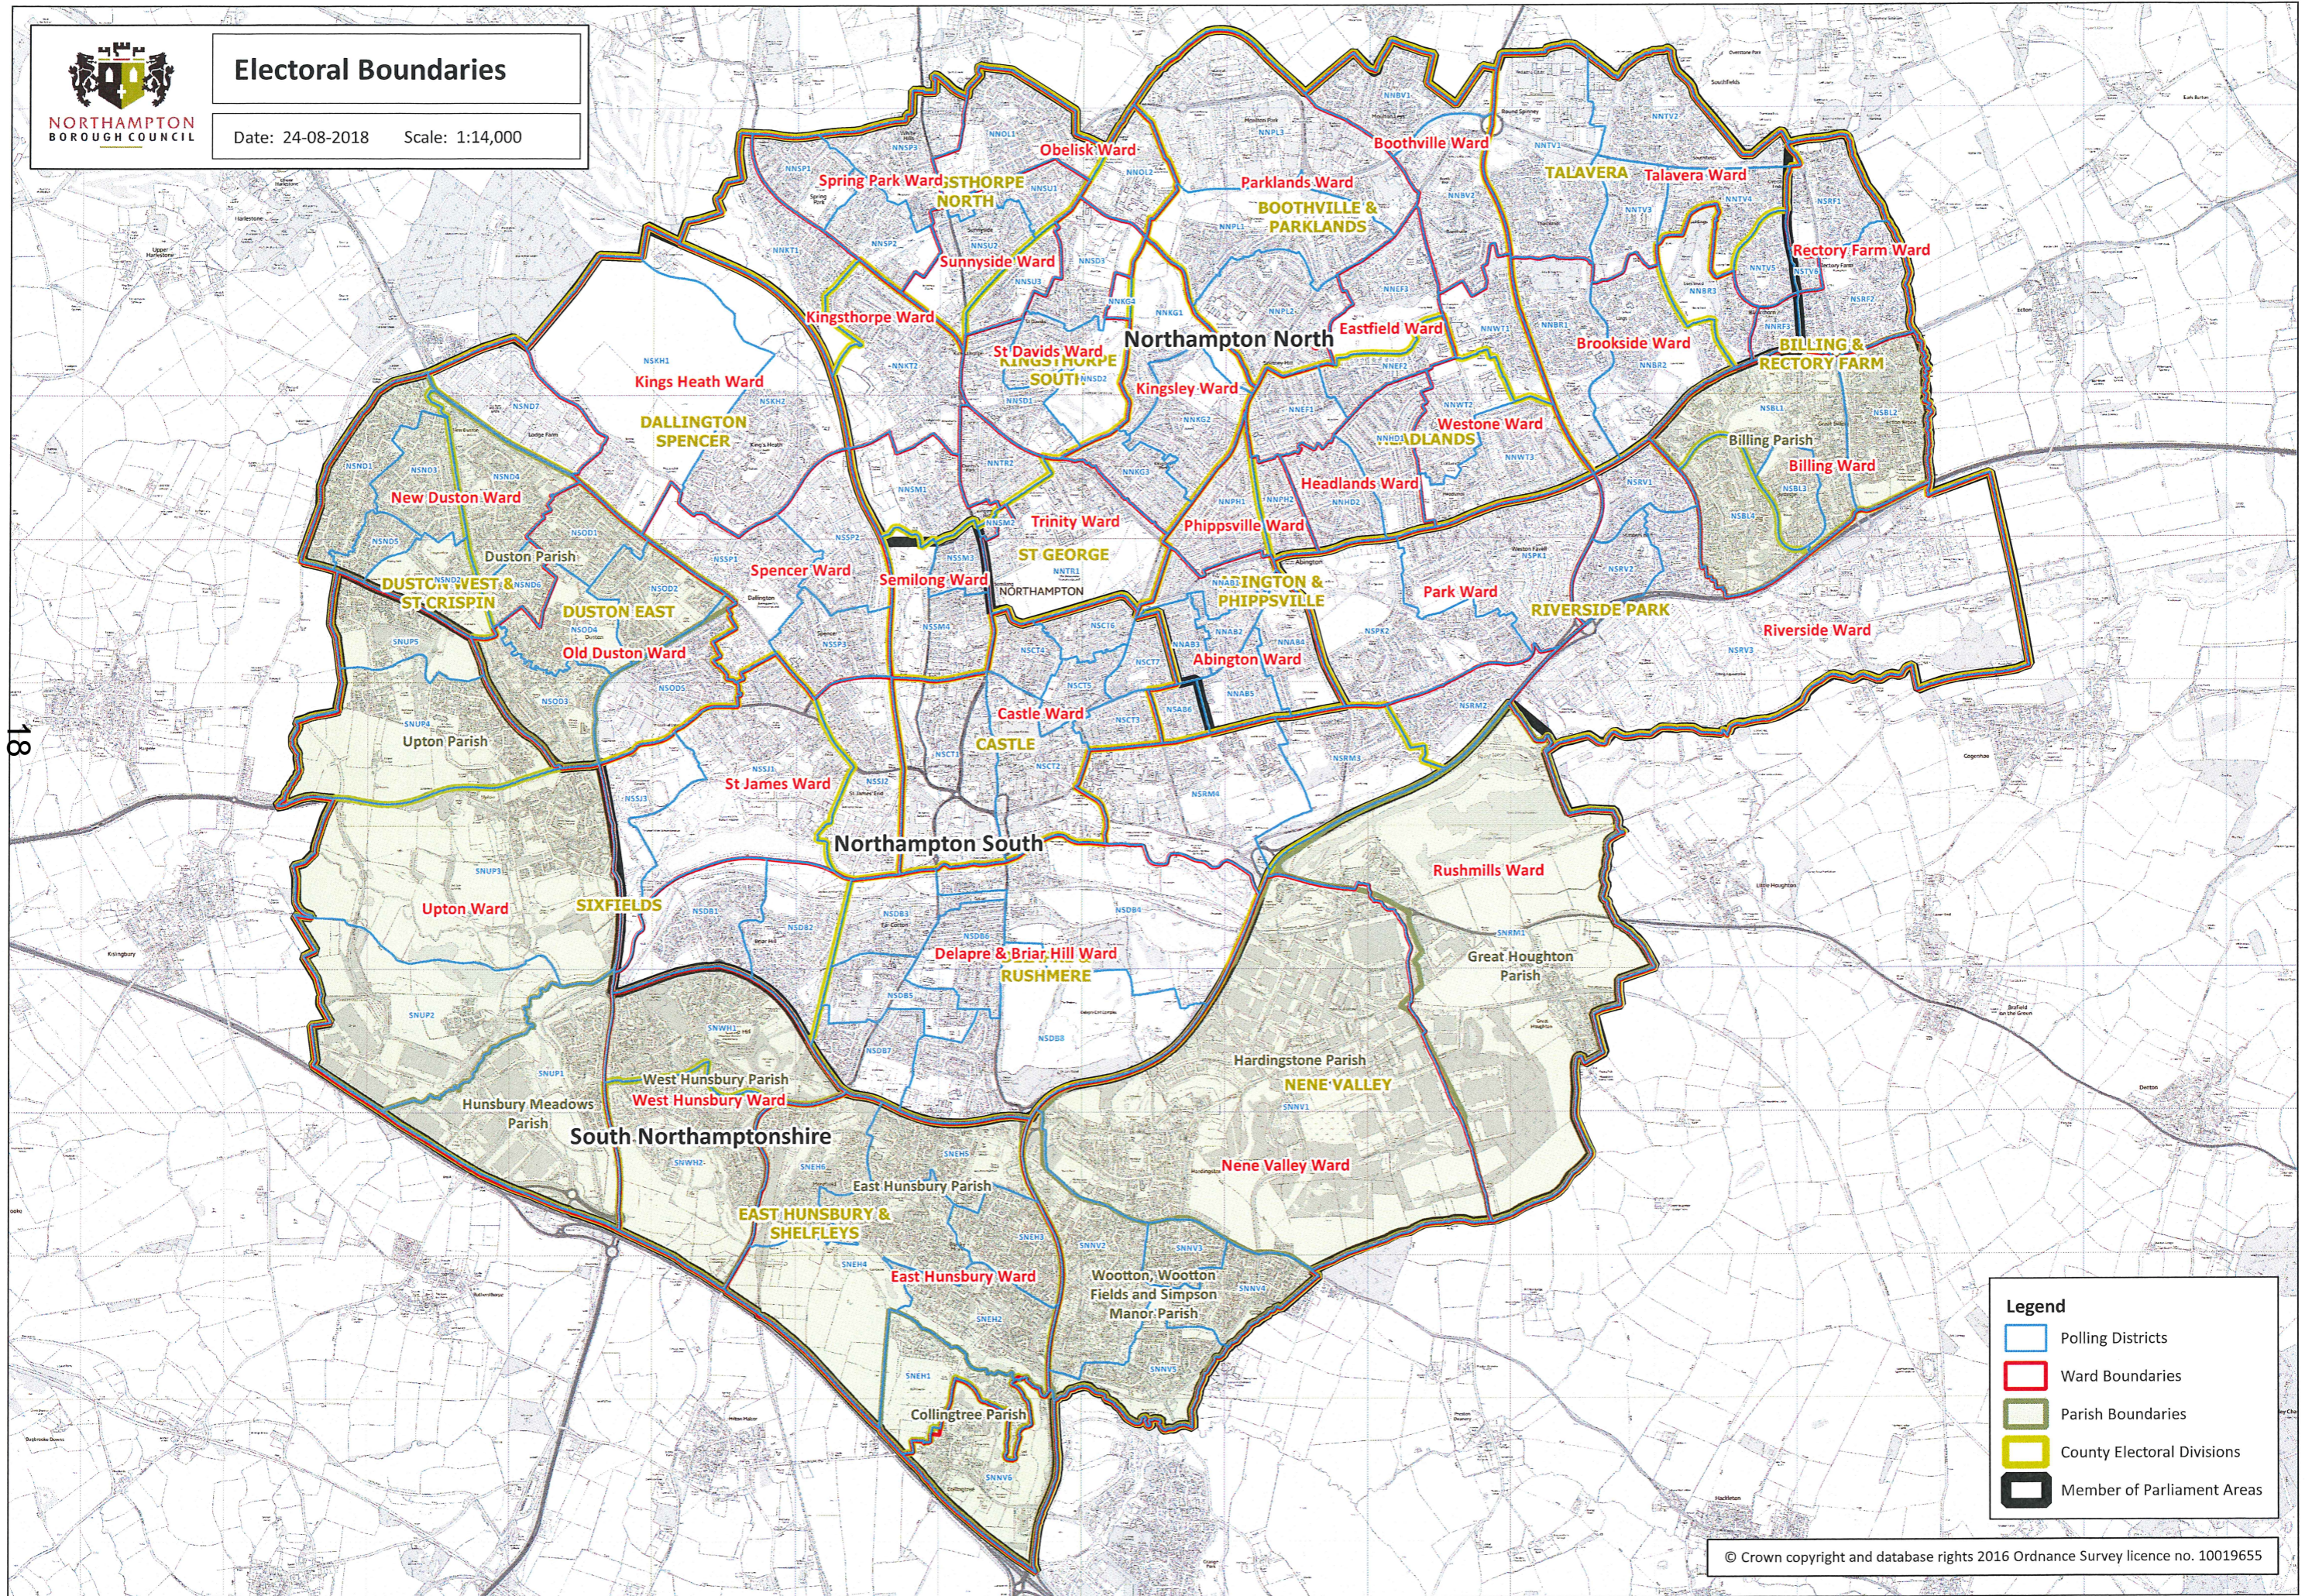

NORTHAMPTON
BOROUGH COUNCIL

Electoral Boundaries

Date: 24-08-2018 Scale: 1:14,000

18

Legend

- Polling Districts
- Ward Boundaries
- Parish Boundaries
- County Electoral Divisions
- Member of Parliament Areas